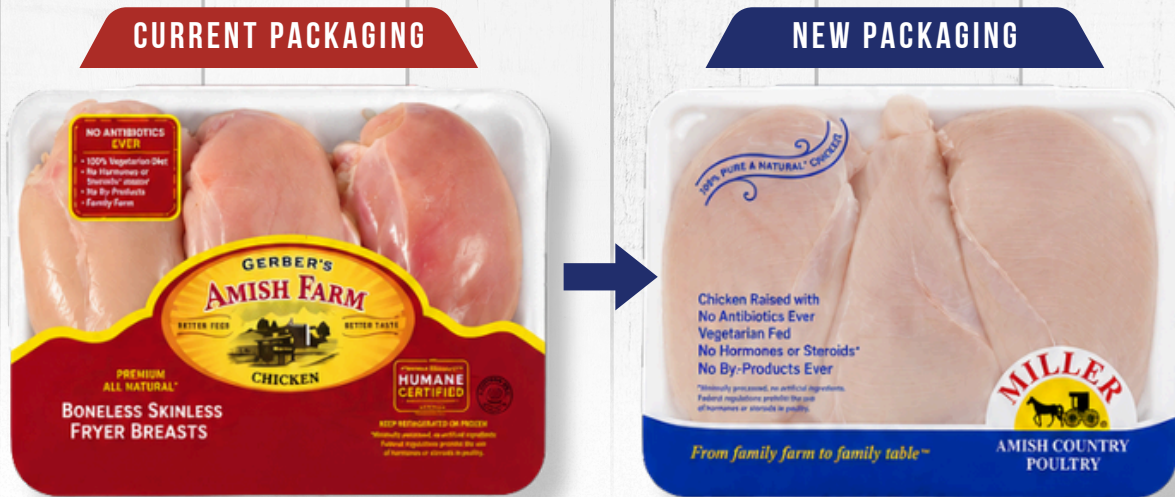

GERBER'S POULTRY IS BECOMING MILLER AMISH COUNTRY POULTRY

New Name. Same Trusted Chicken.

WHAT'S STAYING THE SAME?

**SAME
FEED**

**SAME
FAMILY
FARMS**

**SAME
PROCESSING
FACILITY**

**SAME
QUALITY**

**SAME UPC
CODES**

**SAME ITEM
NUMBERS**

**ONLY THE PACKAGING
IS CHANGING.**

The same trusted poultry program your customers know and love—now under the Miller Amish Country Poultry name beginning **July 20, 2026**.

PRODUCT ATTRIBUTES

**WATER-
CHILLED**

**NO ANTIBIOTICS
EVER**

**ALL VEGETABLE
FED DIET**

**HUMANLEY
RAISED**

**NO HORMONES
OR STEROIDS**

**NO BY-PRODUCTS
EVER**

PORT TO PASTURE
CARMELA

www.porttopasture.com