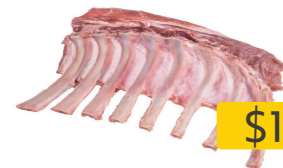

APRIL MEAT & SEAFOOD FEATURES

CAMPO GRANDE

Campo Grande delivers premium Spanish pork—crafted for rich flavor and exceptional quality.

2614 IBERICO PORK HANGER STEAK 2PC 14/18 OZ **\$12.49/LB**

ITEM#	DESCRIPTION	PACK SIZE	PRICE
41211	BEEF RIBEYE BNLS WHL GRASS FED	4/13.75 LB	\$24.49/LB
1042001	BEEF BRISKET BNLS WHL GFGF	4/12.25 LB	\$5.99/LB

Demkota Elite delivers premium Angus beef—crafted for rich flavor and consistent quality.

32369 BEEF CHEF READY TENDERLOIN SM BX 4/5LB **\$30.99/LB**

WILD. NATURAL. SUSTAINABLE.

ITEM#	DESCRIPTION	PACK SIZE	PRICE
VN03FLZF	VENISON FRENCH RACK 8 BONE	4/2.5 LB	\$24.49/LB
EL0312ZR	ELK MEDALLION 3 TO 4 OZ RETAIL PACK	14/12OZ	\$274.67/CASE
PH04CWZF	PHEASANT 2.23- 3 LB AVG	9/2.5 LB	\$14.49/LB
EL02FLZF	ELK STRIPLOIN DESKINNED 4LB AVG	6/4 LB	\$25.75/LB

\$10.69/LB

March Farms delivers farm-fresh produce—from seasonal vegetables to crisp fruits—grown for peak flavor and everyday versatility.

600021 LAMB DENVER RIBS (4120) 20#

\$18.49/LB

Port to Pasture delivers thoughtfully sourced proteins—from land and sea—crafted for clean flavor and quality.